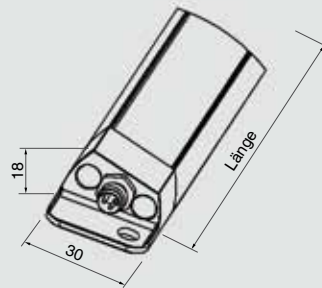

CarLift eco

System of protection: IP 67

LED

Al-box

Plug connection M 8

Inclusive cable set with plug M 8

CarLift eco

Type	Cover plate	Item no.	Voltage	Power	Luminous	Dimension
CarLift eco	PC	591-160-023	24 V / DC	12 W	600 flux	18 x 30 x 1540 mm

Power supply stabilized

Power: 30 W

Item no.: 213-820-208

Voltage: 100-240 V / 50-60 Hz / 24 V / DC

Tested and awarded

Development and production of
Techmalux lamps conform to
European Standards.

Precision engineering
Plastics processing
Lighting Technology