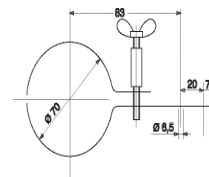

FASTENING with fixing clamp

item no.:
599-001-001